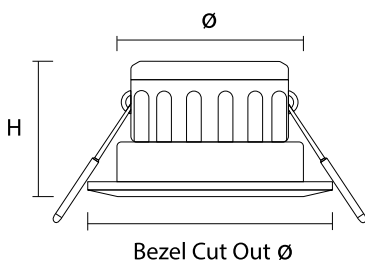

FirestayLED

CCT 4 COLOUR / 2 wattage switchable

Integrated LED Fixed/Centre Tilt Downlight

- Firestay Certification: 30, 60 and 90 minute solid joist ceilings, 30 minute I-Joist & Metal Web ceiling systems
- Fixed Screw Terminal & Lever Tool-Free Terminal options
- The market leading Firestay CCT Downlight
- IC rated up to 350mm insulation
- 8 in 1 Fixture: 4 colour temperatures, 2 wattages
- Includes White Magnetic Bezel
- Spacer plate options available (Non Tilt versions)
- Front CCT/Wattage switch
- Part B/C/E compliant
- 60° beam angle

Technical Specification	
Construction	Die-Cast Aluminium
Driver	BELL
LED Chip	Epistar
Input Voltage	220-240VAC, 50 / 60Hz
Power Factor	>0.9
Operating Temp	-20°C to +35°C
Standard	CE & UKCA

Lever Tool-Free Terminal